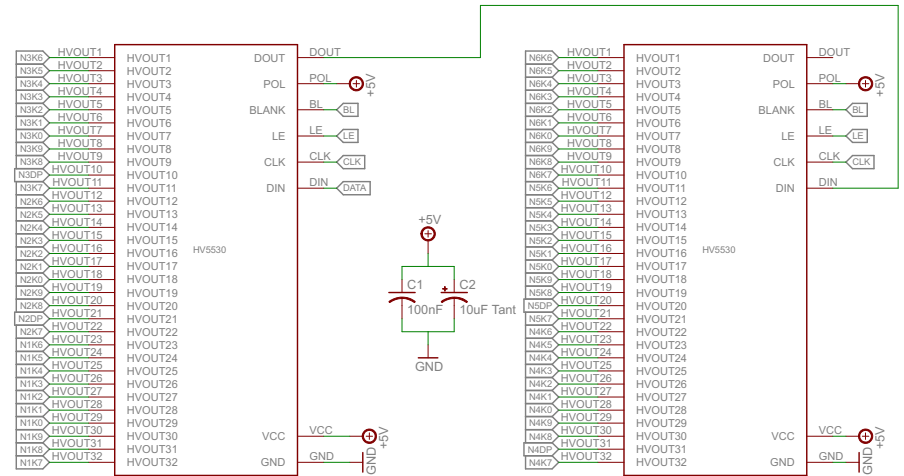

NIXIE TUBES (B-5870)

HV5530's

BUTTONS

HEADERS TO MAIN BOARD