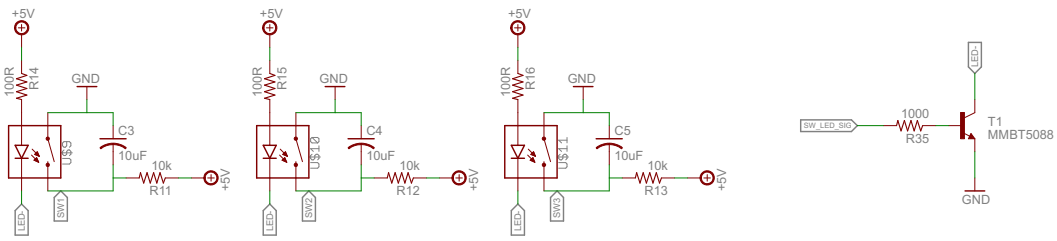

NIXIE TUBES (B-5870)

HV5530's

BUTTONS

HEADERS TO MAIN BOARD