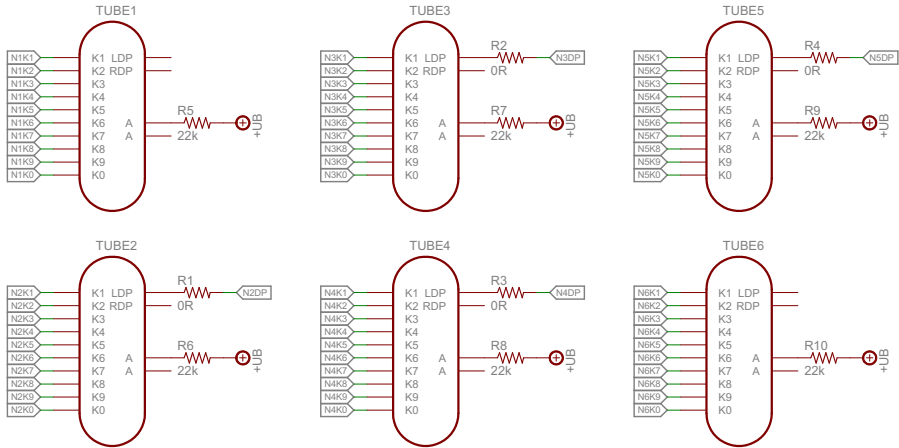

NIXIE TUBES (B-5870)

HV5530's

BUTTONS

HEADERS TO MAIN BOARD