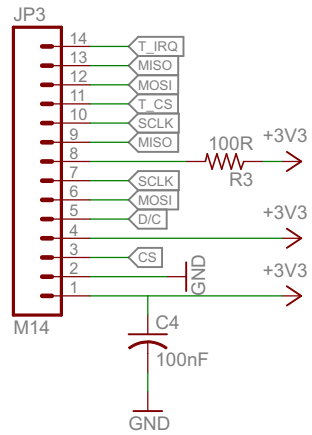

A/C to D/C

TERMINAL HEADERS

PROGRAMMER

LOAD/RESET BUTTONS

LCD HEADER

ESP-07