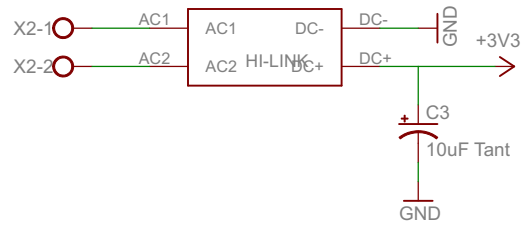

A/C to D/C

TERMINAL HEADERS

PROGRAMMER

LOAD/RESET BUTTONS

LCD HEADER

ESP-07