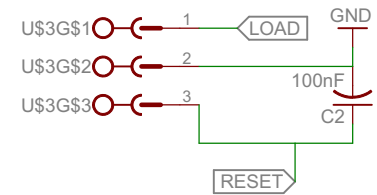

A/C to D/C

TERMINAL HEADERS

PROGRAMMER

LOAD/RESET BUTTONS

LCD HEADER

ESP-07